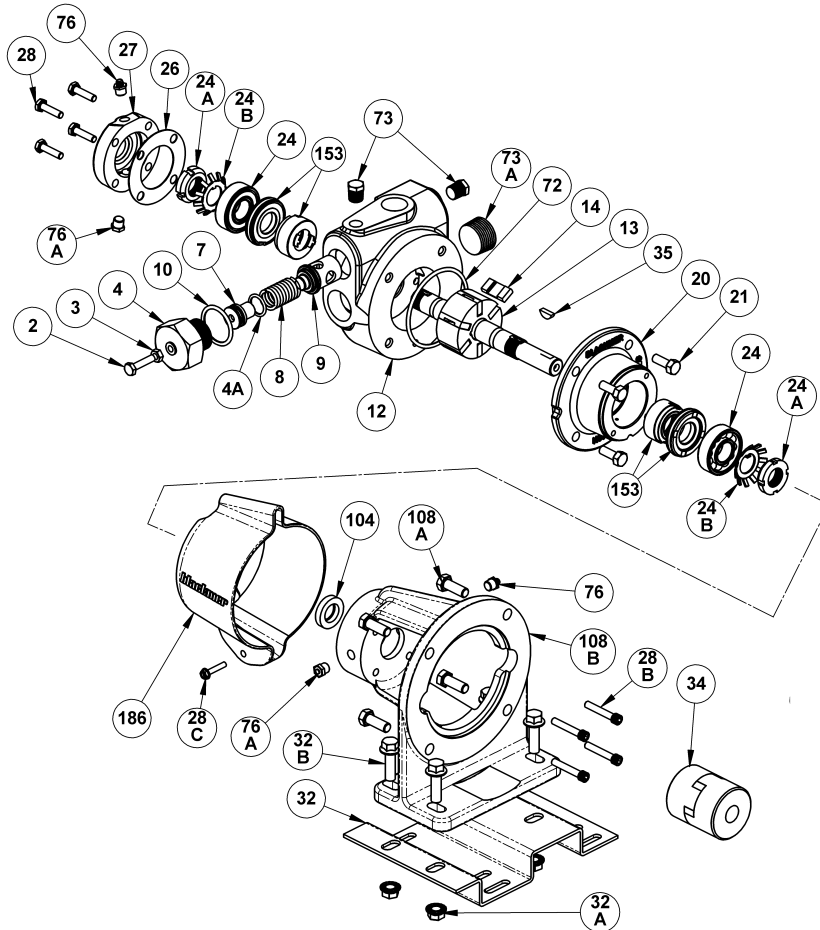

BLACKMER PARTS LIST

960404
Page 1 of 2

PARTS LIST
501-F01_sep03

PUMP MODELS: LDF1A, LDF1PA,
Aug 2007: Discontinued Models, parts availability may be limited
(See Instructions 501-F00 for Installation, Operation and Maintenance)

Section	501
Effective	September 2003
Replaces	New

Ref. No.	Description	Parts per Pump	Part No.	Ref. No.	Description	Parts per Pump	Part No.
2	Adjusting Screw – Relief Valve (R/V)	1	432901	28C	Guard Screw	1	920026
3	Locknut – Adjusting Screw	1	922811	32	Bent Metal Base	1	901980
4	Cover – R/V	1	412901	32A	Nut	4	923053
4A	O-Ring – Spring Guide	1	¹ 711940	32B	Capscrew	4	920950
7	Spring Guide – R/V	1	422901	34	Coupling Half – Pump	1	906150
8	Spring – R/V	1	472901		Coupling Half – Motor (56C)		906151
9	Valve – R/V	1	452902		Coupling Half – Motor (143-145TC/184C)		906147
10	O-Ring – R/V Cover	1	¹ 701965		Coupling Spider		906155
12	Cylinder – LDF1	1	022914	35	Key – Shaft	1	¹ 909126
	Cylinder – LDF1P		022915	72	O-Ring – Head	1	¹ 711941
13	Rotor & Shaft Assembly (Includes Ref. Nos. 24A & 24B)	1	262907	73	Gage Plug (1/4")	2	908198
14	Vane – Duravane (Std.)	6	¹ 092913	73A	Plug (1"), Alternate Discharge	1	908233
20	Head	1	032905	76	Grease Fitting	2	317815
21	Capscrews – Head	4	920178	76A	Grease Relief Fitting	2	701992
24	Ball Bearing	2	¹ 903405	104	Grease Seal	1	¹ 331934
24A	Locknut – Bearing	2	903531	108A	Capscrews – Bracket	4	920331
24B	Lockwasher – Bearing	2	¹ 903532	108B	Bracket (C-faced footed)	1	833000
26	Gasket – Bearing Cover	1	¹ 383075	186	Guard	1	804120
27	Bearing Cover	1	043071		Tool - Locknut		903090
28	Capscrews – Bearing Cover	4	920080		Kit - Maintenance		898994
28B	Bracket Mounting Screws	4	920101				