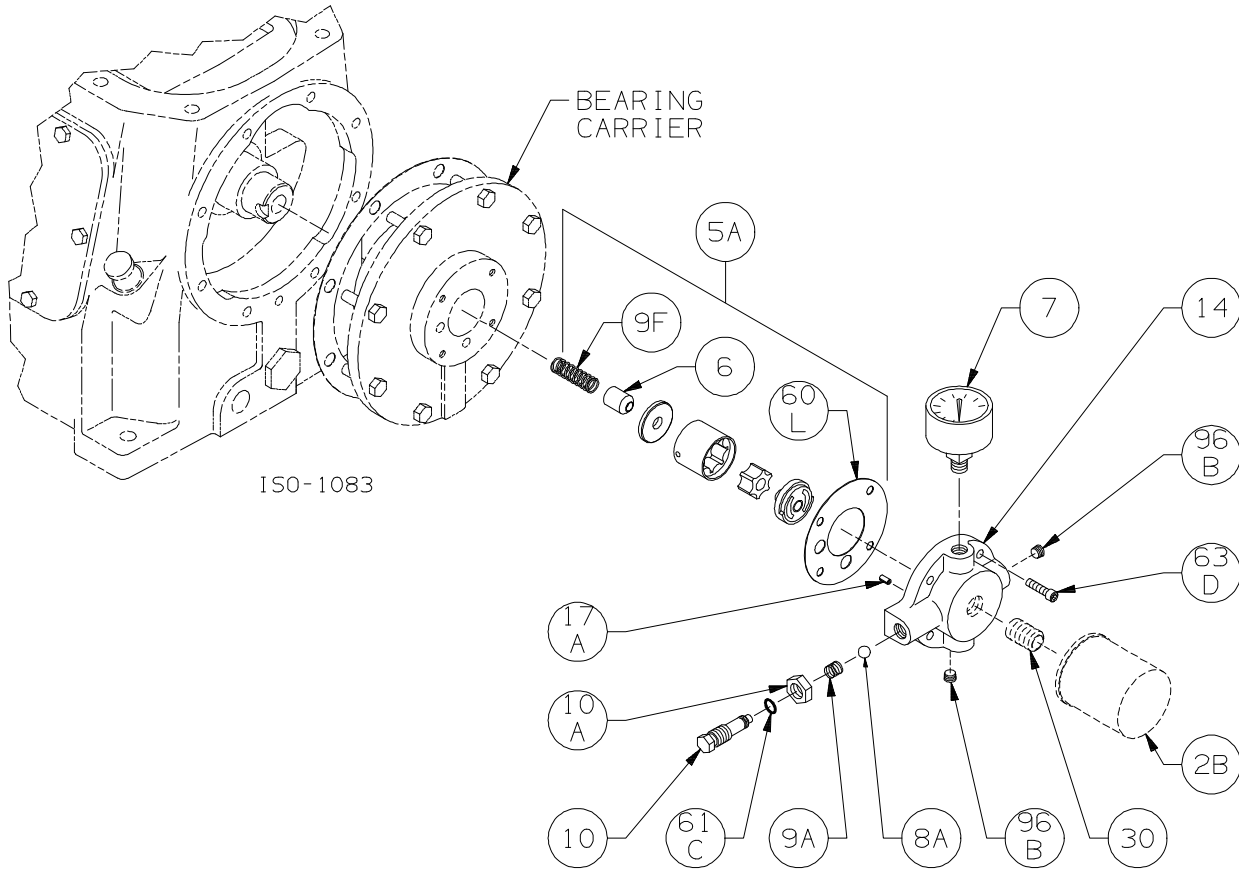

Oil Pump Detail:

Models LB161B, LB162B, LB361B, LB362C, LB601B, LB602B, LB942A

ISO1083

Ref	Description	Qty	Part No
2B	Oil Filter	1	794726
5A	Oil Pump Kit (w/ 6, 9F, 60L)		794760
6	Oil Pump Cone	1	794750
7	Oil Pressure Gauge	1	790012
8A	Oil Pressure Adj. Ball	1	792154
9A	Oil Pressure Adj. Spring	1	792153
9F	Oil Pump Spring	1	794751
10	Oil Pressure Adj. Screw	1	792148
10A	Locknut	1	792152

Ref	Description	Qty	Part No
14	Oil Pump Cover Assembly (w\ 17A,96B)	1	794763
	Oil Pump Cover Assembly - For Filter (w\ 17A, 96B)		794764
17A	Roll Pin	1	794753
30	Oil Filter Fitting	1	794725
60L	Gasket - Oil Pump Cover *	1	794721
61C	O-Ring - Adjusting Screw *	1	792168
63D	Capscrew - Soc. Hd	4	790559
96B	Pipe Plug	2	790309

* Included in Gasket Sets