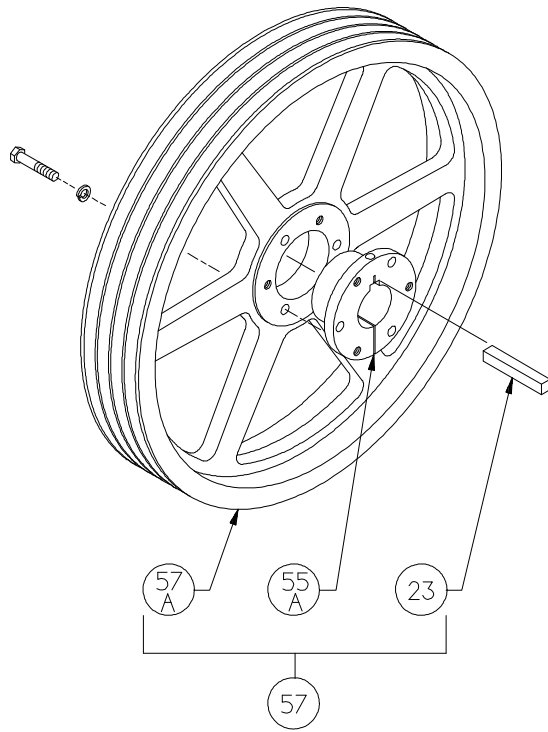

ISO-1084

Flywheel Assembly:
LB601B, LB602B

ISO1084

Ref	Description	Qty	Part No
23	Key	1	794267
55A	Hub	1	790149
57	Flywheel Assembly	1	794132
57A	Flywheel	1	790545