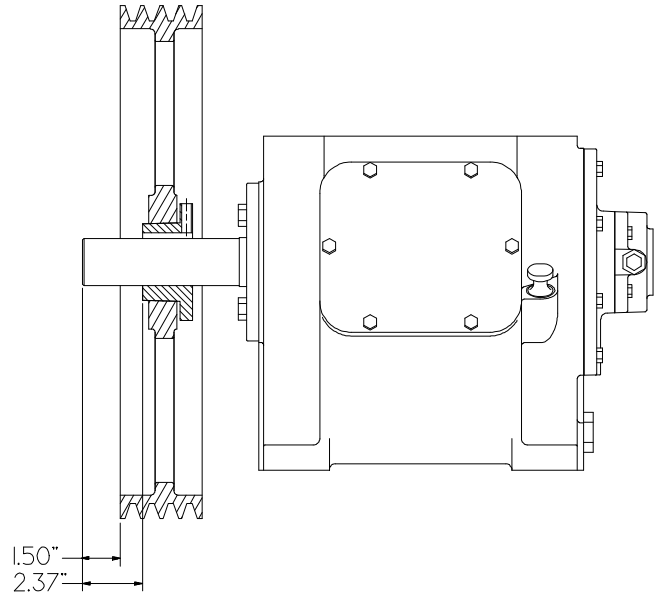

ISO-1084

Flywheel Assembly:
LB601B, LB602B

ISO1084

Ref	Description	Qty	Part No
23	Key	1	794267
55A	Hub	1	790149
57	Flywheel Assembly	1	794132
57A	Flywheel	1	790545