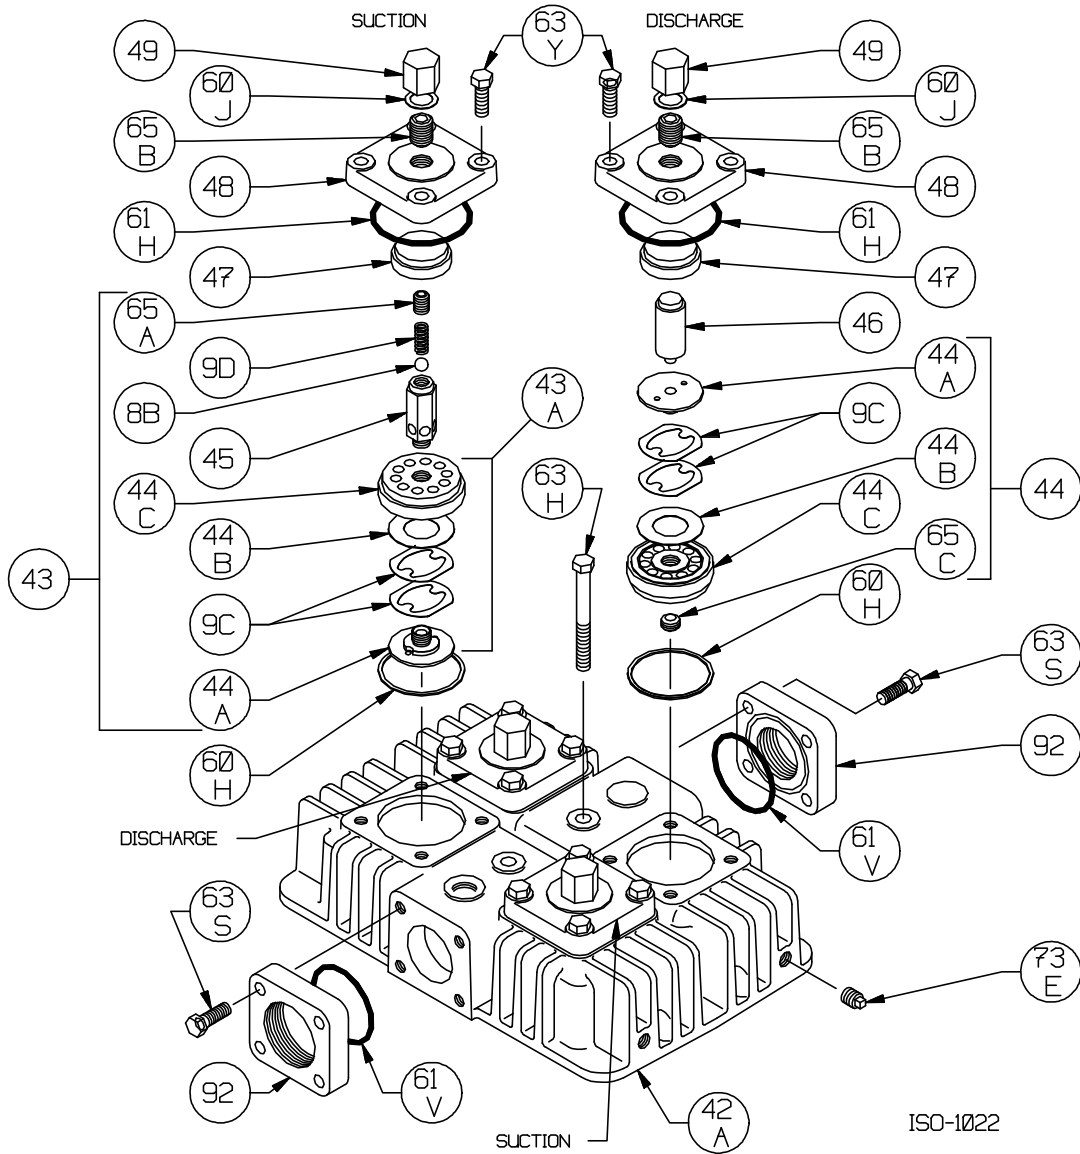

Ref	Description	Qty	Part No
14	Oil Pump Cover Assembly (w\ 17A,96B)	1	794763
	Oil Pump Cover Assembly - For Filter (w\ 17A, 96B)		794764
17A	Roll Pin	1	794753
30	Oil Filter Fitting	1	794725
60L	Gasket - Oil Pump Cover *	1	794721
61C	O-Ring - Adjusting Screw *	1	792168
63D	Capscrew - Soc. Hd	4	790559
96B	Pipe Plug	2	790309

Ref	Description	Qty	Part No
9B	Packing Spring	4	794041
12B	Inspection Plate	1	794093
25	Connecting Rod Assembly	2	794728
26	Connecting Rod Bearing	2	794710
28	Wrist Pin Bushing **	2	794749
29	Crosshead Assembly	2	794432
31	Wrist Pin	2	794727
32	Wrist Pin Plug	4	794724
34	Crosshead Guide	1	794430
35A	Retainer Ring	8	794080
35B	Packing Box	2	794535
35C	Packing Set	4	794498
35D	Hold-down Ring	2	794220
35E	Spacer Ring	2	794403

\*Included in Gasket Sets

\*\* Must be honed after installing

ISO-1021

Cylinder Assembly: LB601B, LB602A, LB602B

ISO1021

Ref	Description	Qty	Part No
22B	Piston Shim - 0.015"	AR	794434
	Piston Shim - 0.007"	AR	794436
36	Cylinder	1	794103
39	Piston	2	794421
40	Expander	6	794025
41	Piston Ring	6	794024
61J	O-Ring *	2	794126

Ref	Description	Qty	Part No
61K	O-Ring *	2	794104
63R	Capscrew - Hex Hd	8	794097
67C	Thrust Washer	2	794433
69A	Piston Nut	2	794422
73C	Lock Plug *	4	794222
73D	Pipe Plug	1	793498

\* Included in Gasket Sets