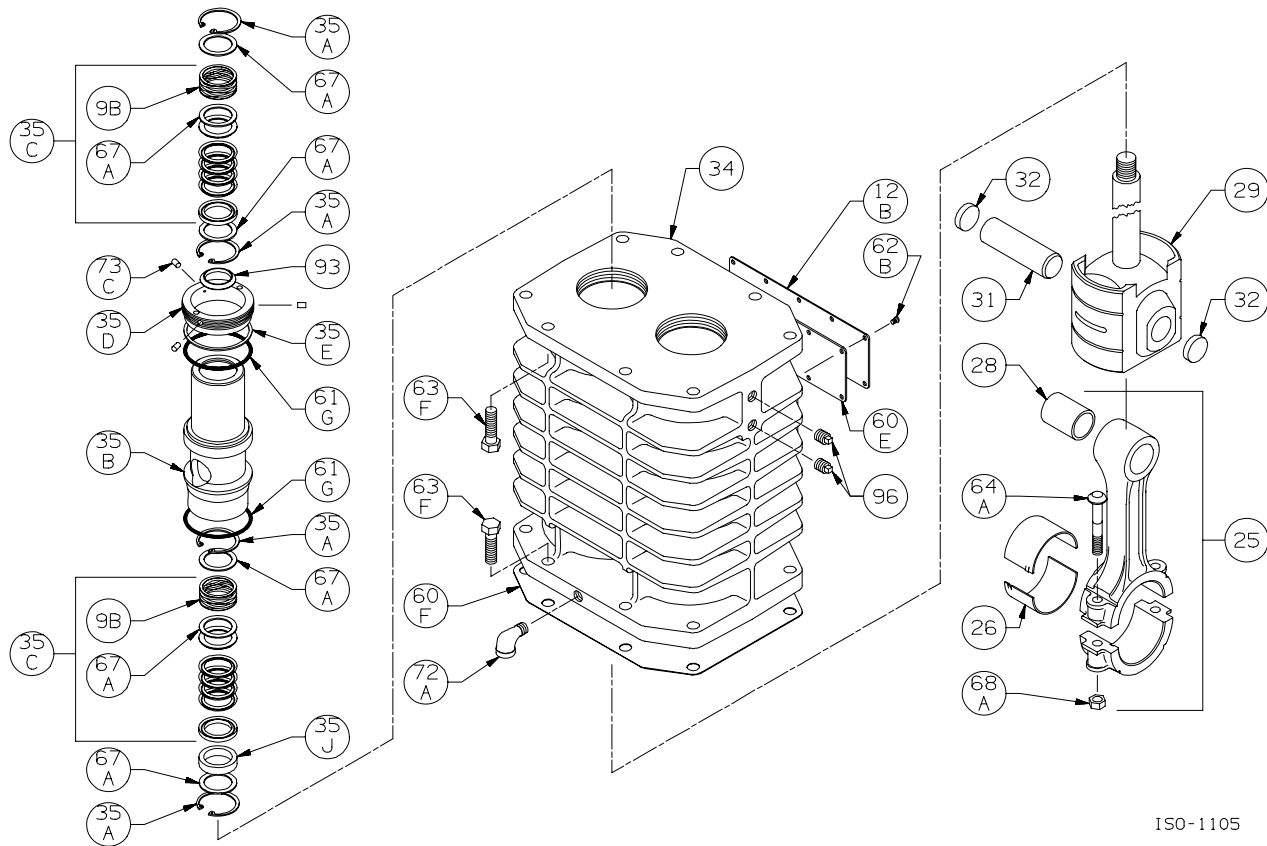

Ref	Description	Qty	Part No
14	Oil Pump Cover Assembly (w\ 17A,96B)	1	794763
	Oil Pump Cover Assembly - For Filter (w\ 17A, 96B)		794764
17A	Roll Pin	1	794753
30	Oil Filter Fitting	1	794725
60L	Gasket - Oil Pump Cover *	1	794721
61C	O-Ring - Adjusting Screw *	1	792168
63D	Capscrew - Soc. Hd	4	790559
96B	Pipe Plug	2	790309

\* Included in Gasket Sets

ISO-1084

Flywheel Assembly:  
LB601B, LB602B

ISO1084

Ref	Description	Qty	Part No
23	Key	1	794267
55A	Hub	1	790149
57	Flywheel Assembly	1	794132
57A	Flywheel	1	790545

ISO-1105

Crosshead Assembly: LB602B

Ref	Description	Qty	Part No
9B	Packing Spring	4	794041
12B	Inspection Plate	1	794093
25	Connecting Rod Assembly	2	794728
26	Connecting Rod Bearing	2	794710
28	Wrist Pin Bushing **	2	794749
29	Crosshead Assembly	2	794432
31	Wrist Pin	2	794727
32	Wrist Pin Plug	4	794724
34	Crosshead Guide	1	794430
35A	Retainer Ring	8	794080
35B	Packing Box	2	794535
35C	Packing Set	4	794498
35D	Hold-down Ring	2	794220
35E	Spacer Ring	2	794403