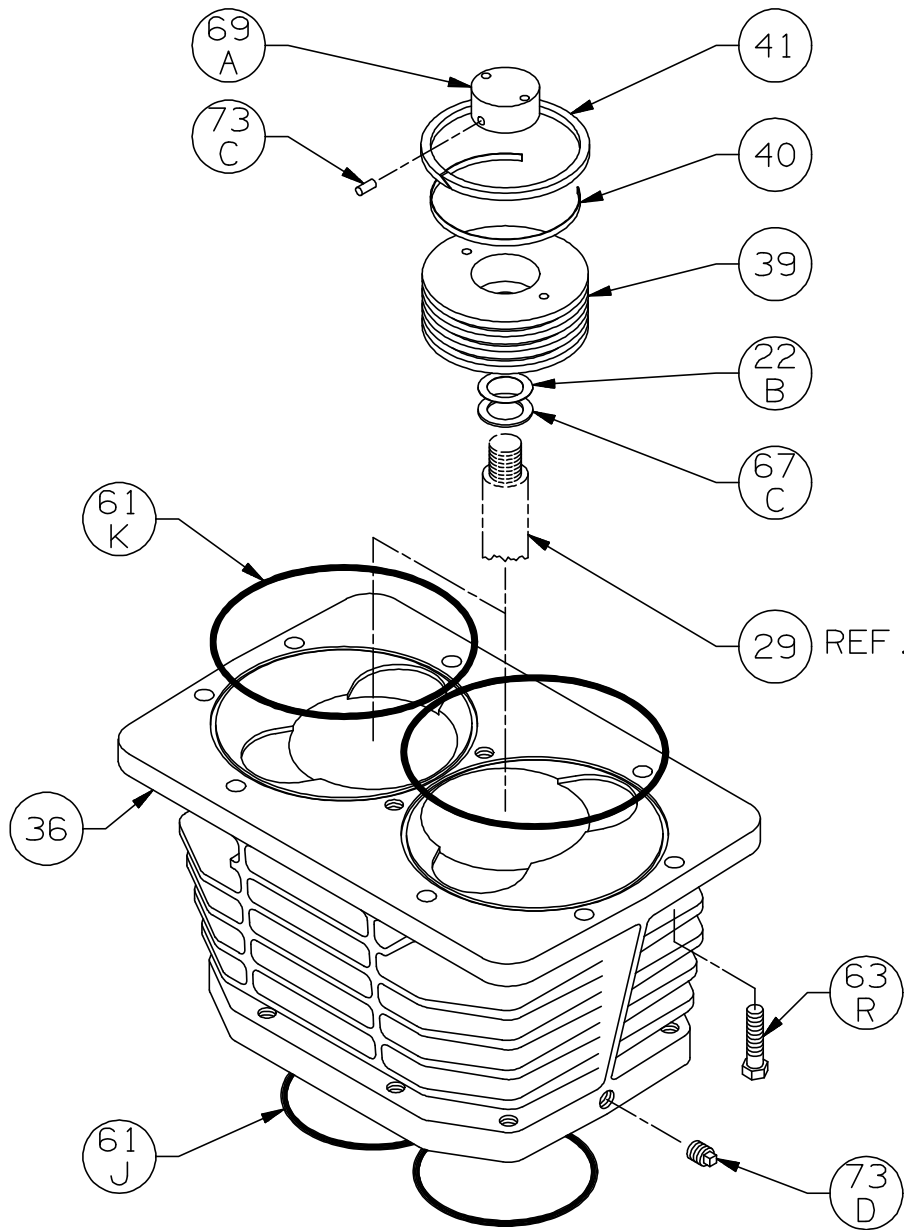

ISO-1021

Cylinder Assembly: LB601B, LB602A, LB602B

ISO1021

Ref	Description	Qty	Part No
22B	Piston Shim - 0.015"	AR	794434
	Piston Shim - 0.007"	AR	794436
36	Cylinder	1	794103
39	Piston	2	794421
40	Expander	6	794025
41	Piston Ring	6	794024
61J	O-Ring *	2	794126

Ref	Description	Qty	Part No
61K	O-Ring *	2	794104
63R	Capscrew - Hex Hd	8	794097
67C	Thrust Washer	2	794433
69A	Piston Nut	2	794422
73C	Lock Plug *	4	794222
73D	Pipe Plug	1	793498

* Included in Gasket Sets