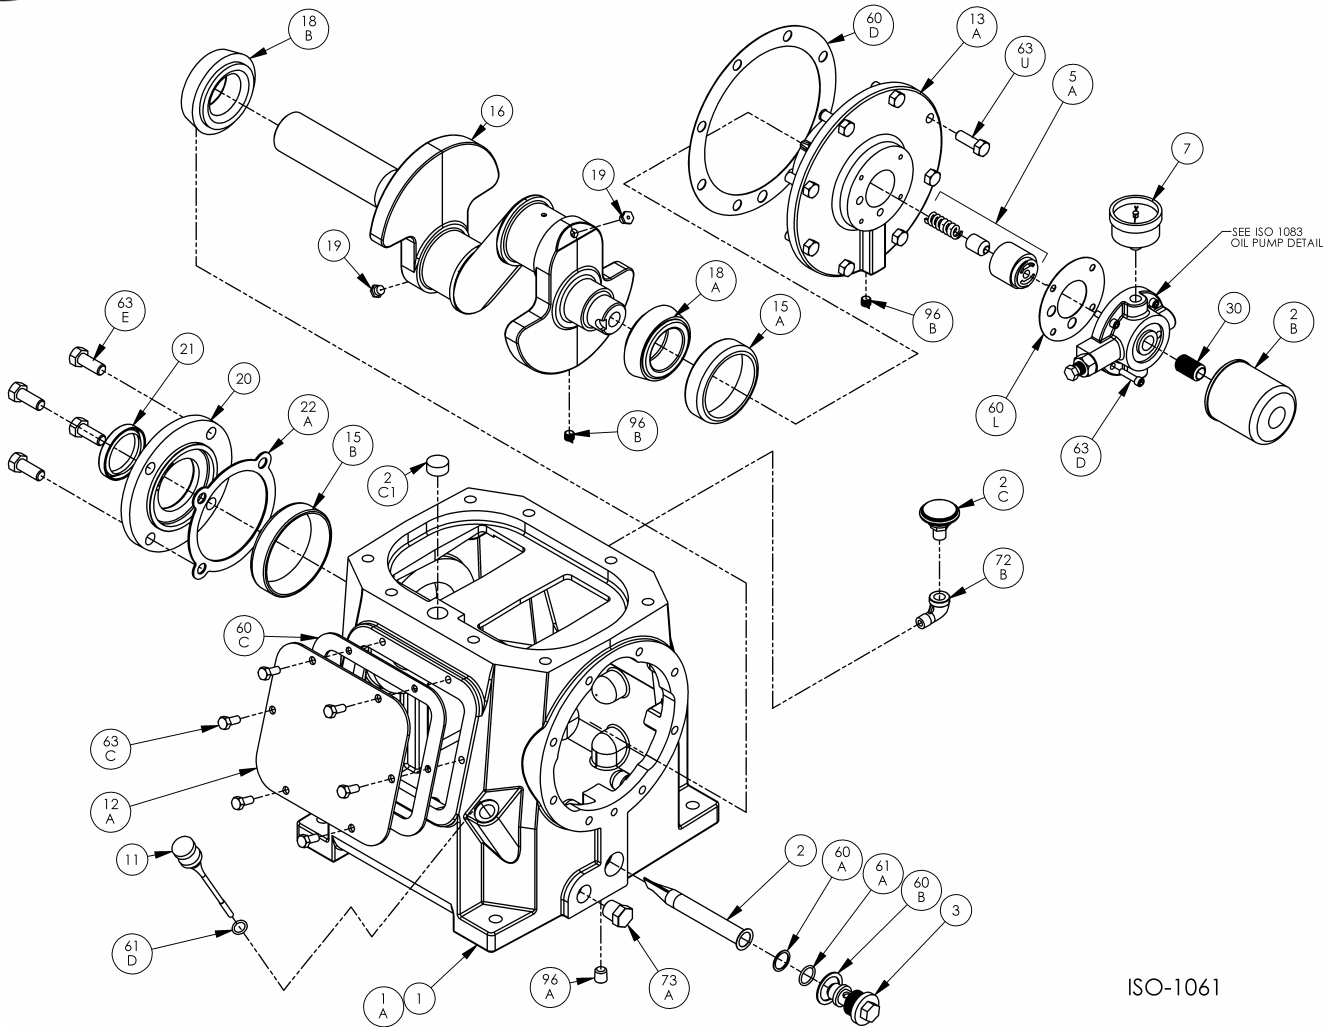

Crankcase Assembly: Models LB601B, LB602B

ISO1061

Ref	Description	Qty	Part No
1	Crankcase Assembly - with Oil Filter	1	794758
	Crankcase Assembly - no Oil Filter		794759
1A	Crankcase	1	794709
2	Oil Intake Screen	1	792135
2B	Oil Filter	1	794726
2C	Breather Filter (current)	1	792070
2C1	Breather Filter (Previous Construction)		794752
3	Oil Screen Plug	1	792145
5A	Oil Pump Kit	1	794760
7	Oil Pressure Gauge	1	790012
11	Oil Bayonet Assembly	1	792162
12A	Inspection Plate	1	794140
13A	Bearing Carrier	1	794714
15A	Bearing Cup (Outboard)	1	794131
15B	Bearing Cup (Inboard)	1	794731
16	Crankshaft Assembly (w/ 18A,18B,19,96B)	1	794708
18A	Bearing Cone (Outboard)	1	794130
18B	Bearing Cone (Inboard)	1	794730
19	Orifice	2	792146

Ref	Description	Qty	Part No
20	Bearing Cover Plate	1	794716
21	Oil Seal	1	794732
22A	Bearing Adjustment Shim Kit	1	794733
30	Oil Filter Fitting	1	794725
60A	Gasket - Oil Screen *	1	792136
60B	Gasket - Oil Screen Plug *	1	792123
60C	Gasket - Inspection Plate *	1	794122
60D	Gasket - Bearing Carrier Assembly*	1	794720
60L	Gasket - Oil Pump Cover *	1	794721
61A	O-Ring - Oil Screen *	1	792175
61D	O-Ring - Oil Bayonet *	1	792174
63C	Capscrew - Hex Hd	6	793116
63D	Capscrew - Soc Hd	4	790559
63E	Capscrew - Hex Hd	4	790484
63U	Capscrew - Hex Hd	8	792093
72B	Elbow	1	790453
73A	Pipe Plug	1	790024
96A	Pipe Plug	1	790488
96B	Pipe Plug	2	790309

* Included in Gasket Sets