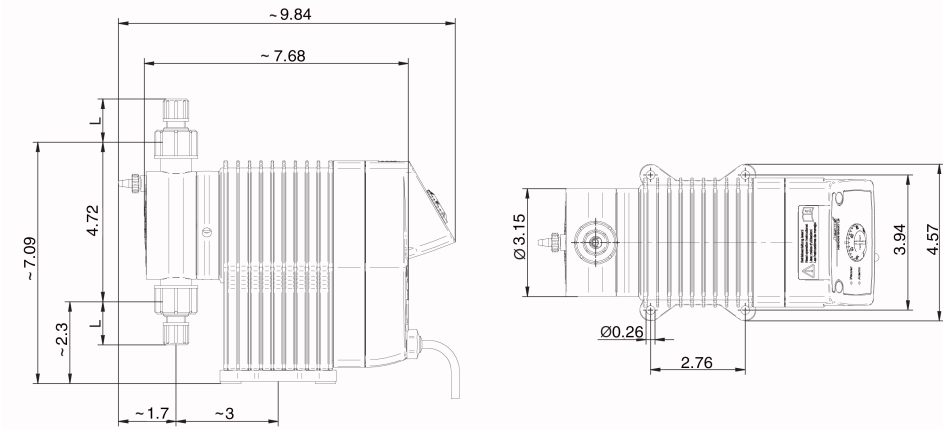

NXP-M68, NXP-M140, NXP-M285 with dosing head made of PVC, PP or PVDF

NXP-M68, NXP-M140, NXP-M285 with dosing head made of SS 1.4571

NXP-M375, NXP-M540, NXP-M810 with dosing head made of PVC, PP, PVDF or SS 1.4571

All dimensions in inches