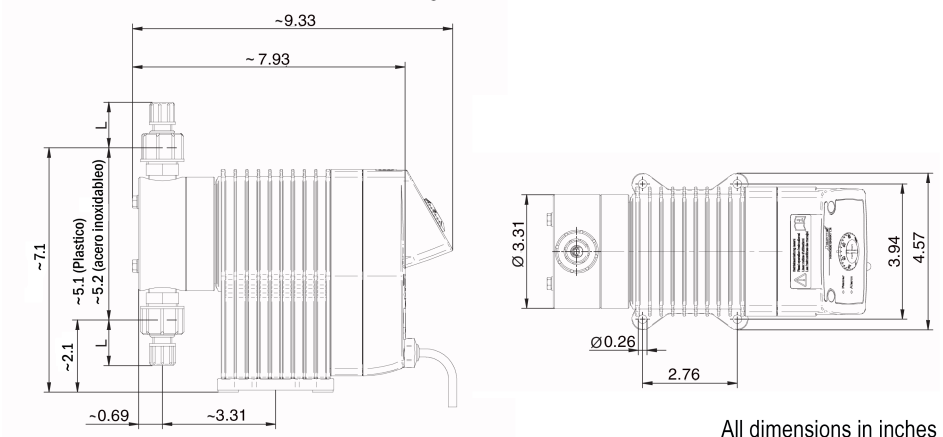

NXP-M68, NXP-M140, NXP-M285 with dosing head made of PVC, PP or PVDF

NXP-M68, NXP-M140, NXP-M285 with dosing head made of SS 1.4571

NXP-M375, NXP-M540, NXP-M810 with dosing head made of PVC, PP, PVDF or SS 1.4571

All dimensions in inches