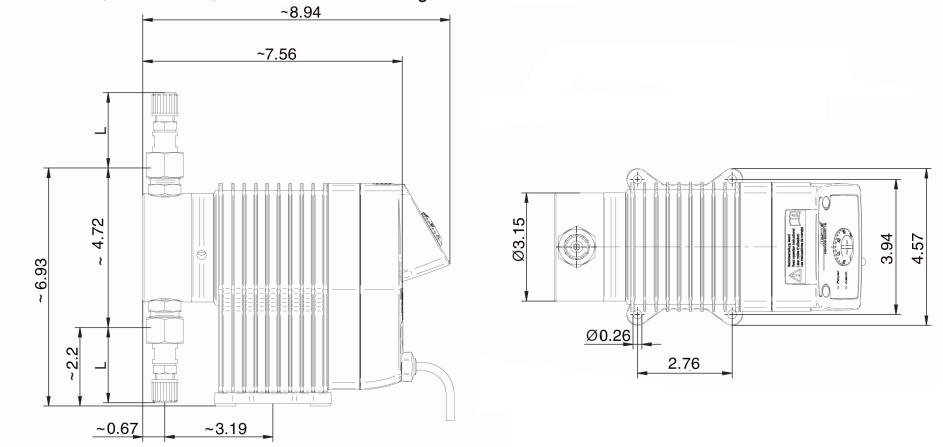

NXP-M68, NXP-M140, NXP-M285 with dosing head made of PVC, PP or PVDF

NXP-M68, NXP-M140, NXP-M285 with dosing head made of SS 1.4571

NXP-M375, NXP-M540, NXP-M810 with dosing head made of PVC, PP, PVDF or SS 1.4571

All dimensions in inches